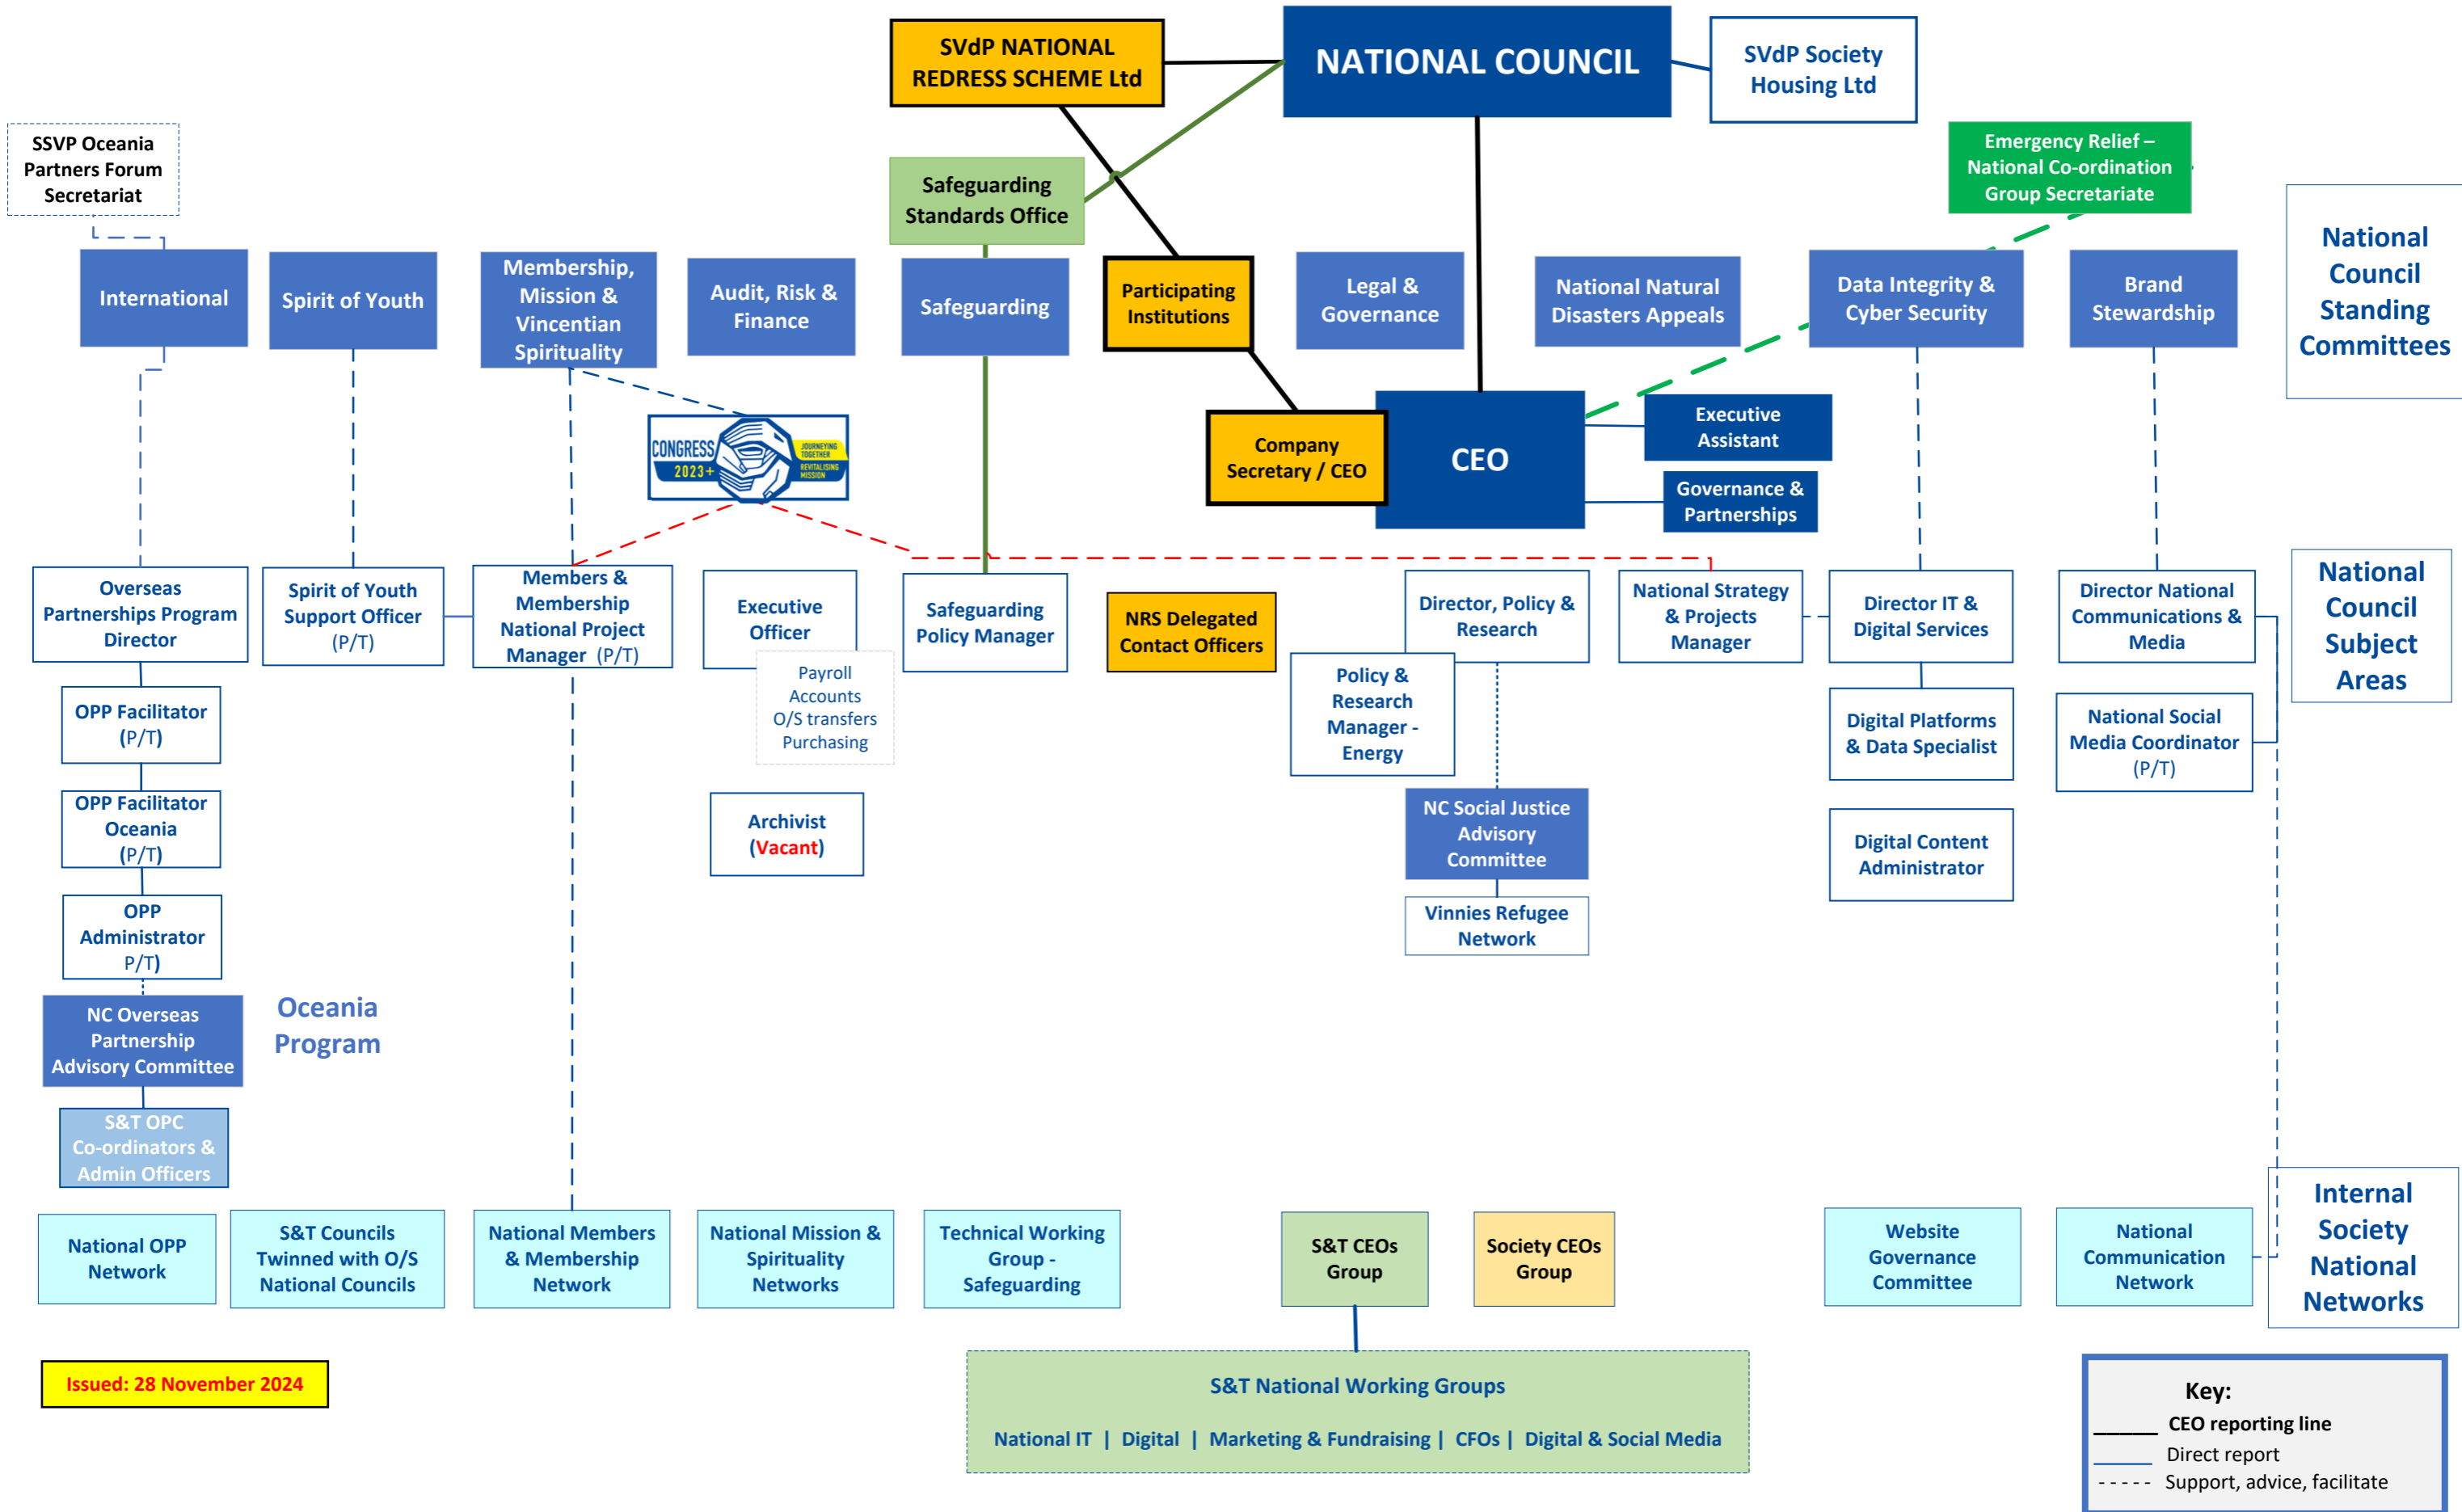

NATIONAL COUNCIL SECRETARIATE OPERATIONAL ORG CHART

Issued: 28 November 2024

Key:
 — CEO reporting line
 — Direct report
 - - - Support, advice, facilitate